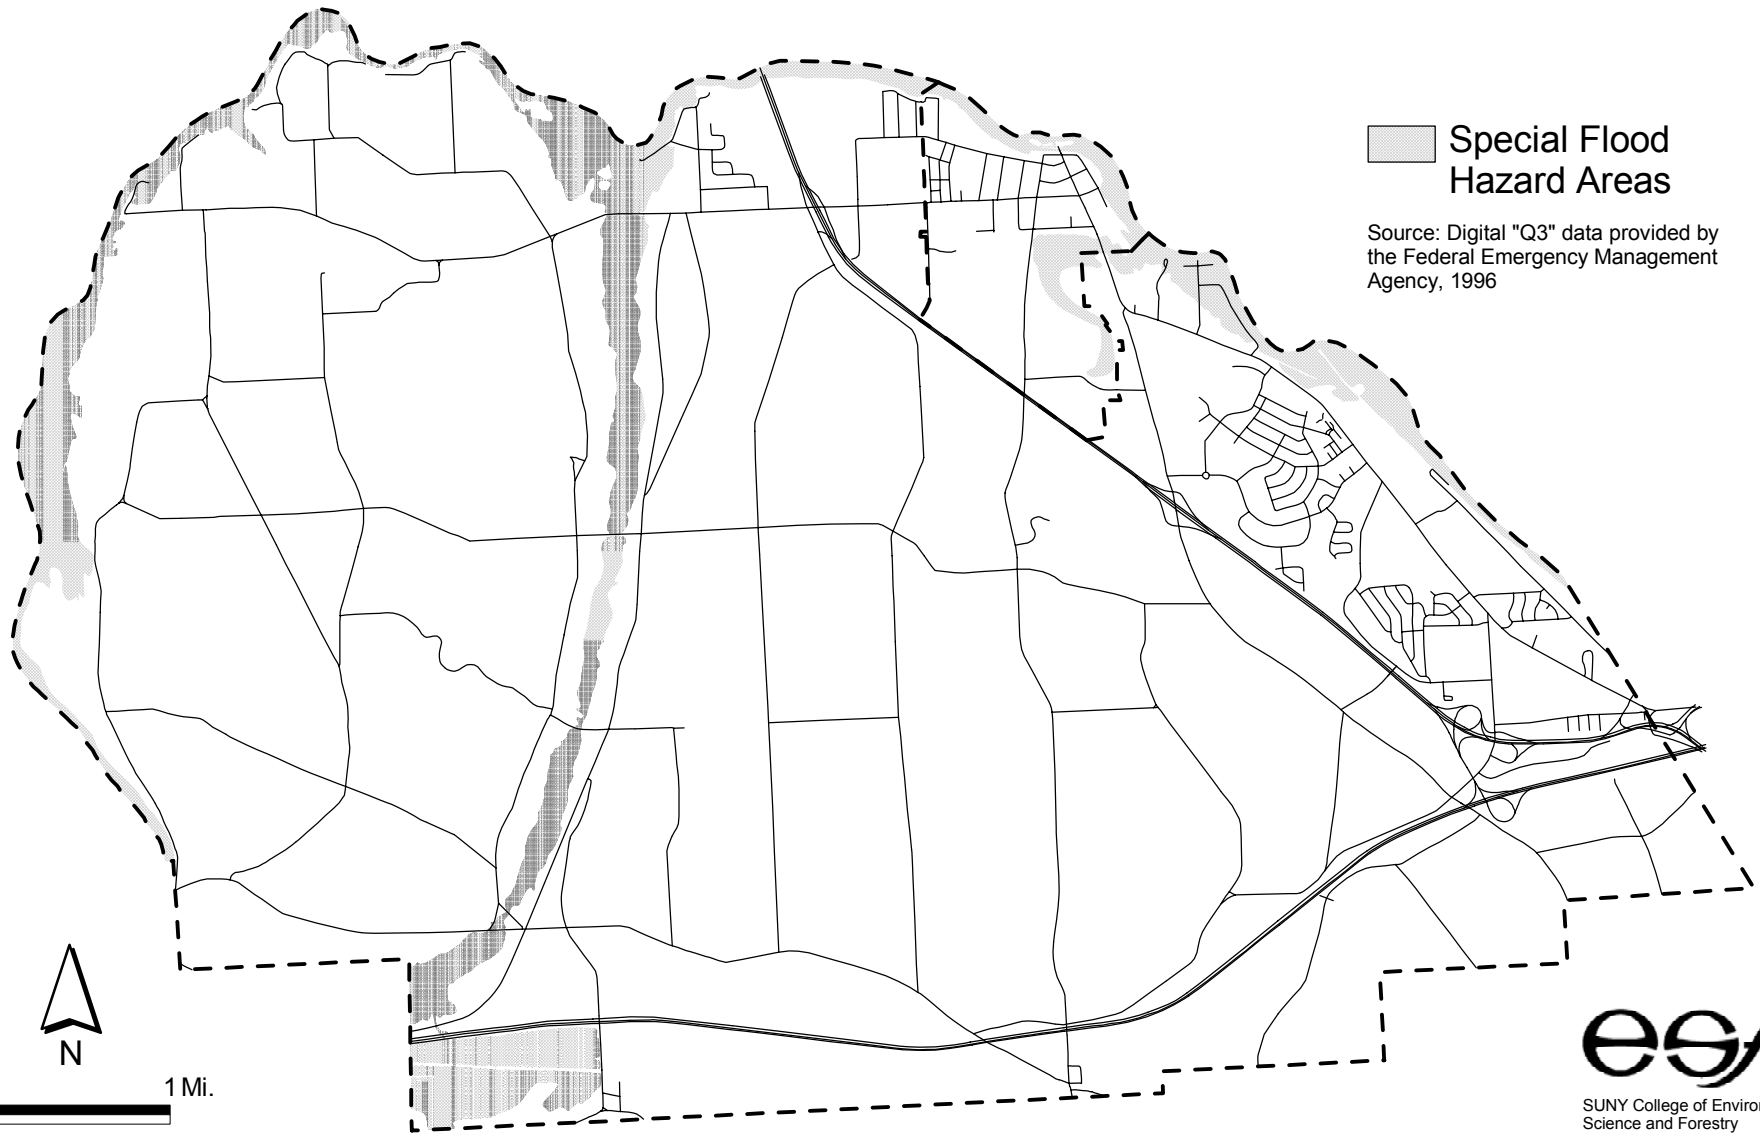

Special Flood Hazard Areas

Town of Van Buren

 Special Flood Hazard Areas

Source: Digital "Q3" data provided by the Federal Emergency Management Agency, 1996

SUNY College of Environmental
Science and Forestry
Syracuse, New York
December, 2000